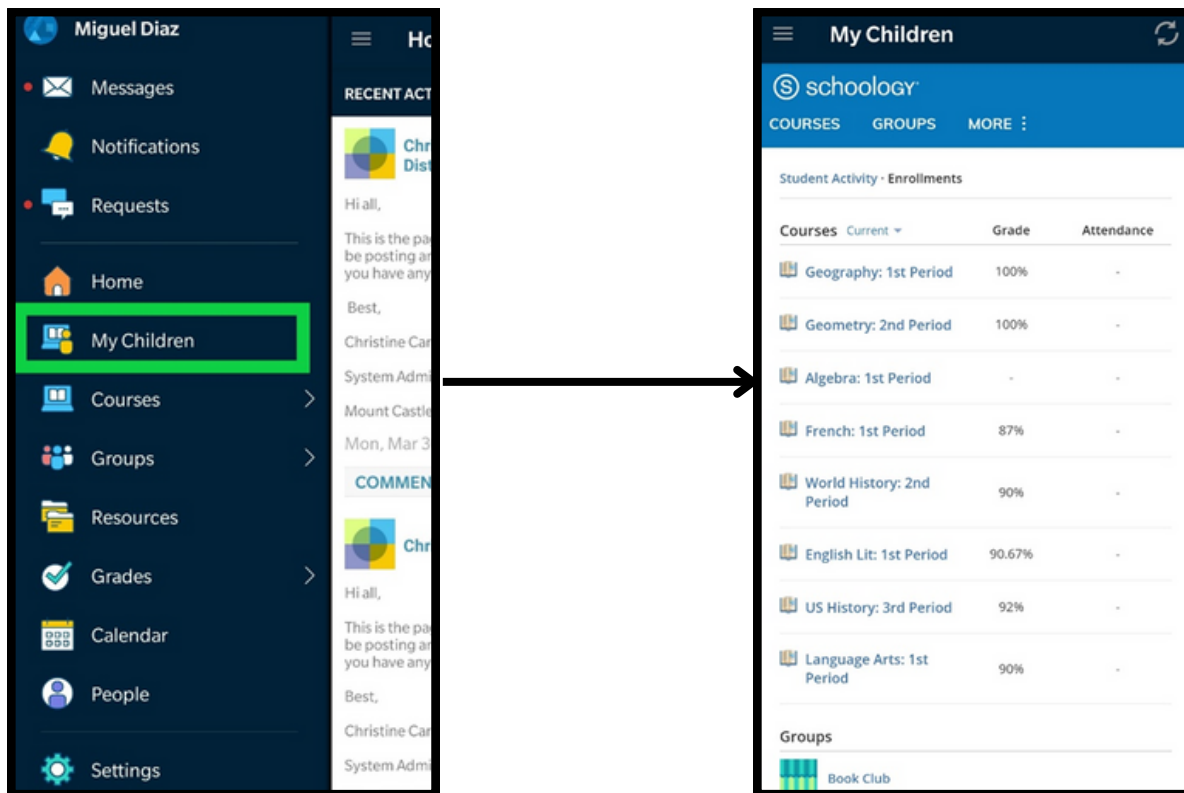

# Navigating the Schoolology App

Once you are logged into your account, the navigation icon in the top left of the screen to access the navigation menu. Select **My Children** from the navigation menu to access your child's activity. Like the Student Activity View on the web version of Schoolology, this area displays a preview of how your child can view their Schoolology information.

Use the menu in the header to access your child's **Courses, Groups, Grades, and Calendar.**

For additional instructions, scan the following QR code that matches your Phone's OS:

android 

 iOS